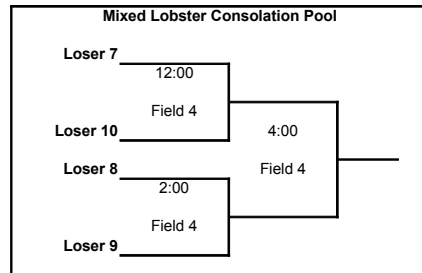

Sunday Schedule - Pool Play Games to 15

Women's Division				Open Division				G			
E				F				G			
1	Chrome Ladies			DoG			Red Tide				
2	Bamboozle			Tide 99			Chuck Wagon				
3	Queen ImaDya			Clunker			Harvard				
4	Quasar			Jerk Factory			Bastards				
5	Salty Types			Old Fat Clown			yEUTHandagesia				
6	Chaos Theory			Stoned Clown			Red Tired				

field #	1	2	3	7	8	9	10	11	12
10:00	Queen ImaDya	Bamboozle	Chrome Ladies	<i>mixed</i>	<i>mixed</i>	<i>mixed</i>	<i>mixed</i>	Jerk Factory	
11:45	Quasar	Salty Types	Chaos Theory					Old Fat Clown	
12:00	Quasar	Bamboozle	Chrome Ladies	Red Tide	<i>mixed</i>	Bastards	Chuck Wagon	DoG	Tide 99
1:45	Salty Types	Chaos Theory	Queen ImaDya	Harvard		yEUTHandagesia	Red Tired	Clunker	Stoned Clown
2:00	<i>mixed</i>	<i>mixed</i>	<i>mixed</i>	Red Tide	Harvard	Bastards	Jerk Factory	DoG	Clunker
3:45				Chuck Wagon	yEUTHandagesia	Red Tired	Stoned Clown	Tide 99	Old Fat Clown
4:00	<i>mixed</i>	<i>mixed</i>	Women's Final					Open Final	
6:00			E1 - E2	F1 - G1					

Mixed Pool - Quarters to 13, Semi's to 15, Finals to 17

Don't Miss Next Year's Bid Deadline!
 Stay Tuned to www.portlandultimate.com
 Bids are always due in late August...
 And Please Pick Up Your Shit Before You Leave