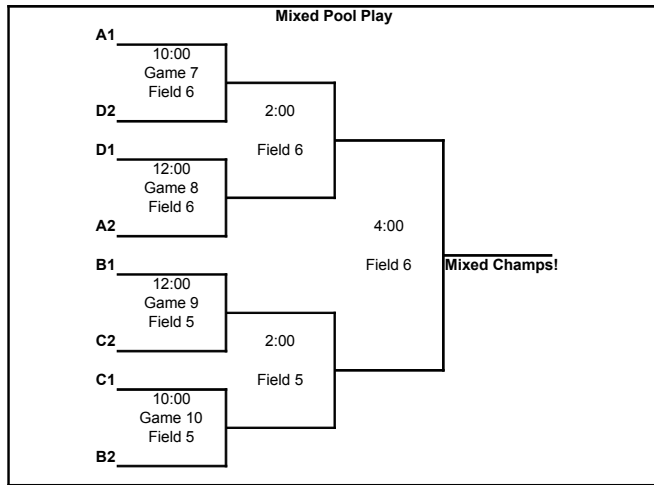

Sunday Schedule - Pool Play Games to 15

Women's Division				Open Division				G			
E				F				G			
1	Chrome Ladies			DoG			Red Tide				
2	Bamboozle			Tide 99			Chuck Wagon				
3	Queen ImaDya			Clunker			Harvard				
4	Quasar			Jerk Factory			Bastards				
5	Salty Types			Old Fat Clown			yEUTHandagesia				
6	Chaos Theory			Stoned Clown			Red Tired				

field #	1	2	3	7	8	9	10	11	12
10:00	Queen ImaDya	Bamboozle	Chrome Ladies	<i>mixed</i>	<i>mixed</i>	<i>mixed</i>	<i>mixed</i>	Jerk Factory	
11:45	Quasar	Salty Types	Chaos Theory					Old Fat Clown	
12:00	Quasar	Bamboozle	Chrome Ladies	Red Tide	<i>mixed</i>	Bastards	Chuck Wagon	DoG	Tide 99
1:45	Salty Types	Chaos Theory	Queen ImaDya	Harvard		yEUTHandagesia	Red Tired	Clunker	Stoned Clown
2:00	<i>mixed</i>	<i>mixed</i>	<i>mixed</i>	Red Tide	Harvard	Bastards	Jerk Factory	DoG	Clunker
3:45				Chuck Wagon	yEUTHandagesia	Red Tired	Stoned Clown	Tide 99	Old Fat Clown
4:00	<i>mixed</i>	<i>mixed</i>	Women's Final					Open Final	
6:00			E1 - E2	F1 - G1					

Mixed Pool - Quarters to 13, Semi's to 15, Finals to 17

Don't Miss Next Year's Bid Deadline!
 Stay Tuned to www.portlandultimate.com
 Bids are always due in late August...
 And Please Pick Up Your Shit Before You Leave