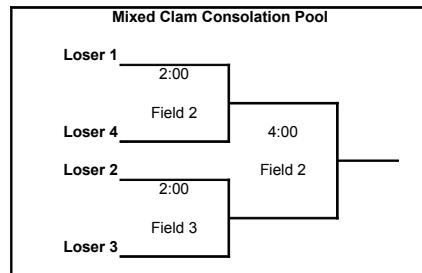

Sunday Schedule - Pool Play Games to 15

Women's Division				Open Division				G			
E				F				G			
1	Chrome Ladies			DoG			Red Tide				
2	Bamboozle			Tide 99			Chuck Wagon				
3	Queen ImaDya			Clunker			Harvard				
4	Quasar			Jerk Factory			Bastards				
5	Salty Types			Old Fat Clown			yEUTHandagesia				
6	Chaos Theory			Stoned Clown			Red Tired				

field #	1	2	3	7	8	9	10	11	12
10:00	Queen ImaDya	Bamboozle	Chrome Ladies	<i>mixed</i>	<i>mixed</i>	<i>mixed</i>	<i>mixed</i>	Jerk Factory	
11:45	Quasar	Salty Types	Chaos Theory					Old Fat Clown	
12:00	Quasar	Bamboozle	Chrome Ladies	Red Tide	<i>mixed</i>	Bastards	Chuck Wagon	DoG	Tide 99
1:45	Salty Types	Chaos Theory	Queen ImaDya	Harvard		yEUTHandagesia	Red Tired	Clunker	Stoned Clown
2:00	<i>mixed</i>	<i>mixed</i>	<i>mixed</i>	Red Tide	Harvard	Bastards	Jerk Factory	DoG	Clunker
3:45				Chuck Wagon	yEUTHandagesia	Red Tired	Stoned Clown	Tide 99	Old Fat Clown
4:00	<i>mixed</i>	<i>mixed</i>	Women's Final					Open Final	
6:00			E1 - E2	F1 - G1					

Mixed Pool - Quarters to 13, Semi's to 15, Finals to 17

Don't Miss Next Year's Bid Deadline!
 Stay Tuned to www.portlandultimate.com
 Bids are always due in late August...
 And Please Pick Up Your Shit Before You Leave