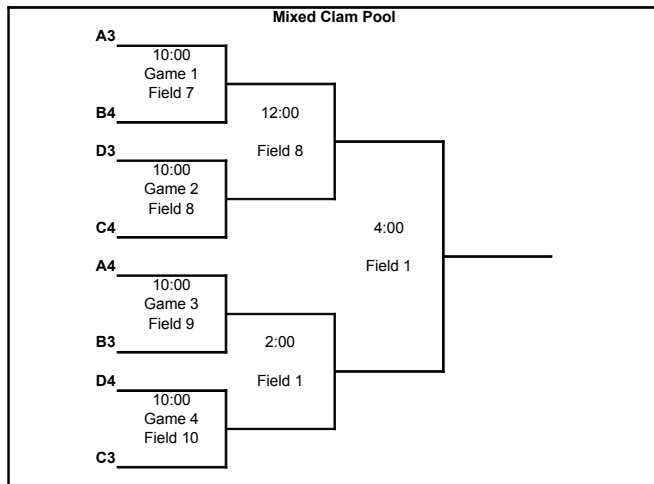

Sunday Schedule - Pool Play Games to 15

Women's Division				Open Division				G			
E				F				G			
1	Chrome Ladies			DoG			Red Tide				
2	Bamboozle			Tide 99			Chuck Wagon				
3	Queen ImaDya			Clunker			Harvard				
4	Quasar			Jerk Factory			Bastards				
5	Salty Types			Old Fat Clown			yEUTHandagesia				
6	Chaos Theory			Stoned Clown			Red Tired				

field #	1	2	3	7	8	9	10	11	12
10:00	Queen ImaDya	Bamboozle	Chrome Ladies	<i>mixed</i>	<i>mixed</i>	<i>mixed</i>	<i>mixed</i>	Jerk Factory	
11:45	Quasar	Salty Types	Chaos Theory					Old Fat Clown	
12:00	Quasar	Bamboozle	Chrome Ladies	Red Tide	<i>mixed</i>	Bastards	Chuck Wagon	DoG	Tide 99
1:45	Salty Types	Chaos Theory	Queen ImaDya	Harvard		yEUTHandagesia	Red Tired	Clunker	Stoned Clown
2:00	<i>mixed</i>	<i>mixed</i>	<i>mixed</i>	Red Tide	Harvard	Bastards	Jerk Factory	DoG	Clunker
3:45				Chuck Wagon	yEUTHandagesia	Red Tired	Stoned Clown	Tide 99	Old Fat Clown
4:00	<i>mixed</i>	<i>mixed</i>	Women's Final					Open Final	
6:00			E1 - E2	F1 - G1					

Mixed Pool - Quarters to 13, Semi's to 15, Finals to 17

Don't Miss Next Year's Bid Deadline!
 Stay Tuned to www.portlandultimate.com
 Bids are always due in late August...
 And Please Pick Up Your Shit Before You Leave